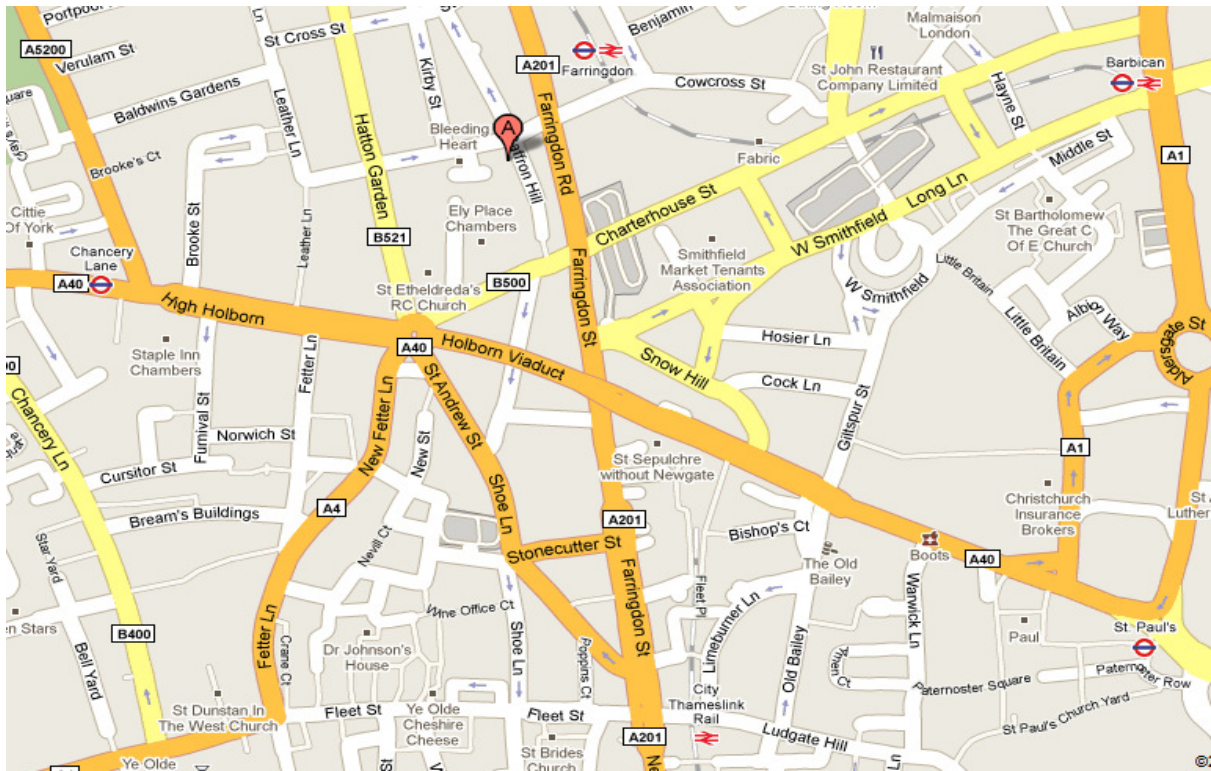

London Office

24 Greville Street
London, EC1N 8SS

Contacts:

Emily Ward: 07966 276 770 or Phil Laycock: 07912 367 656

Transport Links:

- | | |
|------------------------|--|
| Farringdon | Circle, Hammersmith & City, Metropolitan and London Overground |
| Chancery Lane | Central Line |
| Barbican | Circle, Hammersmith & City, Metropolitan and London Overground |
| St Pauls | Central Line |
| City Thameslink | London Overground |